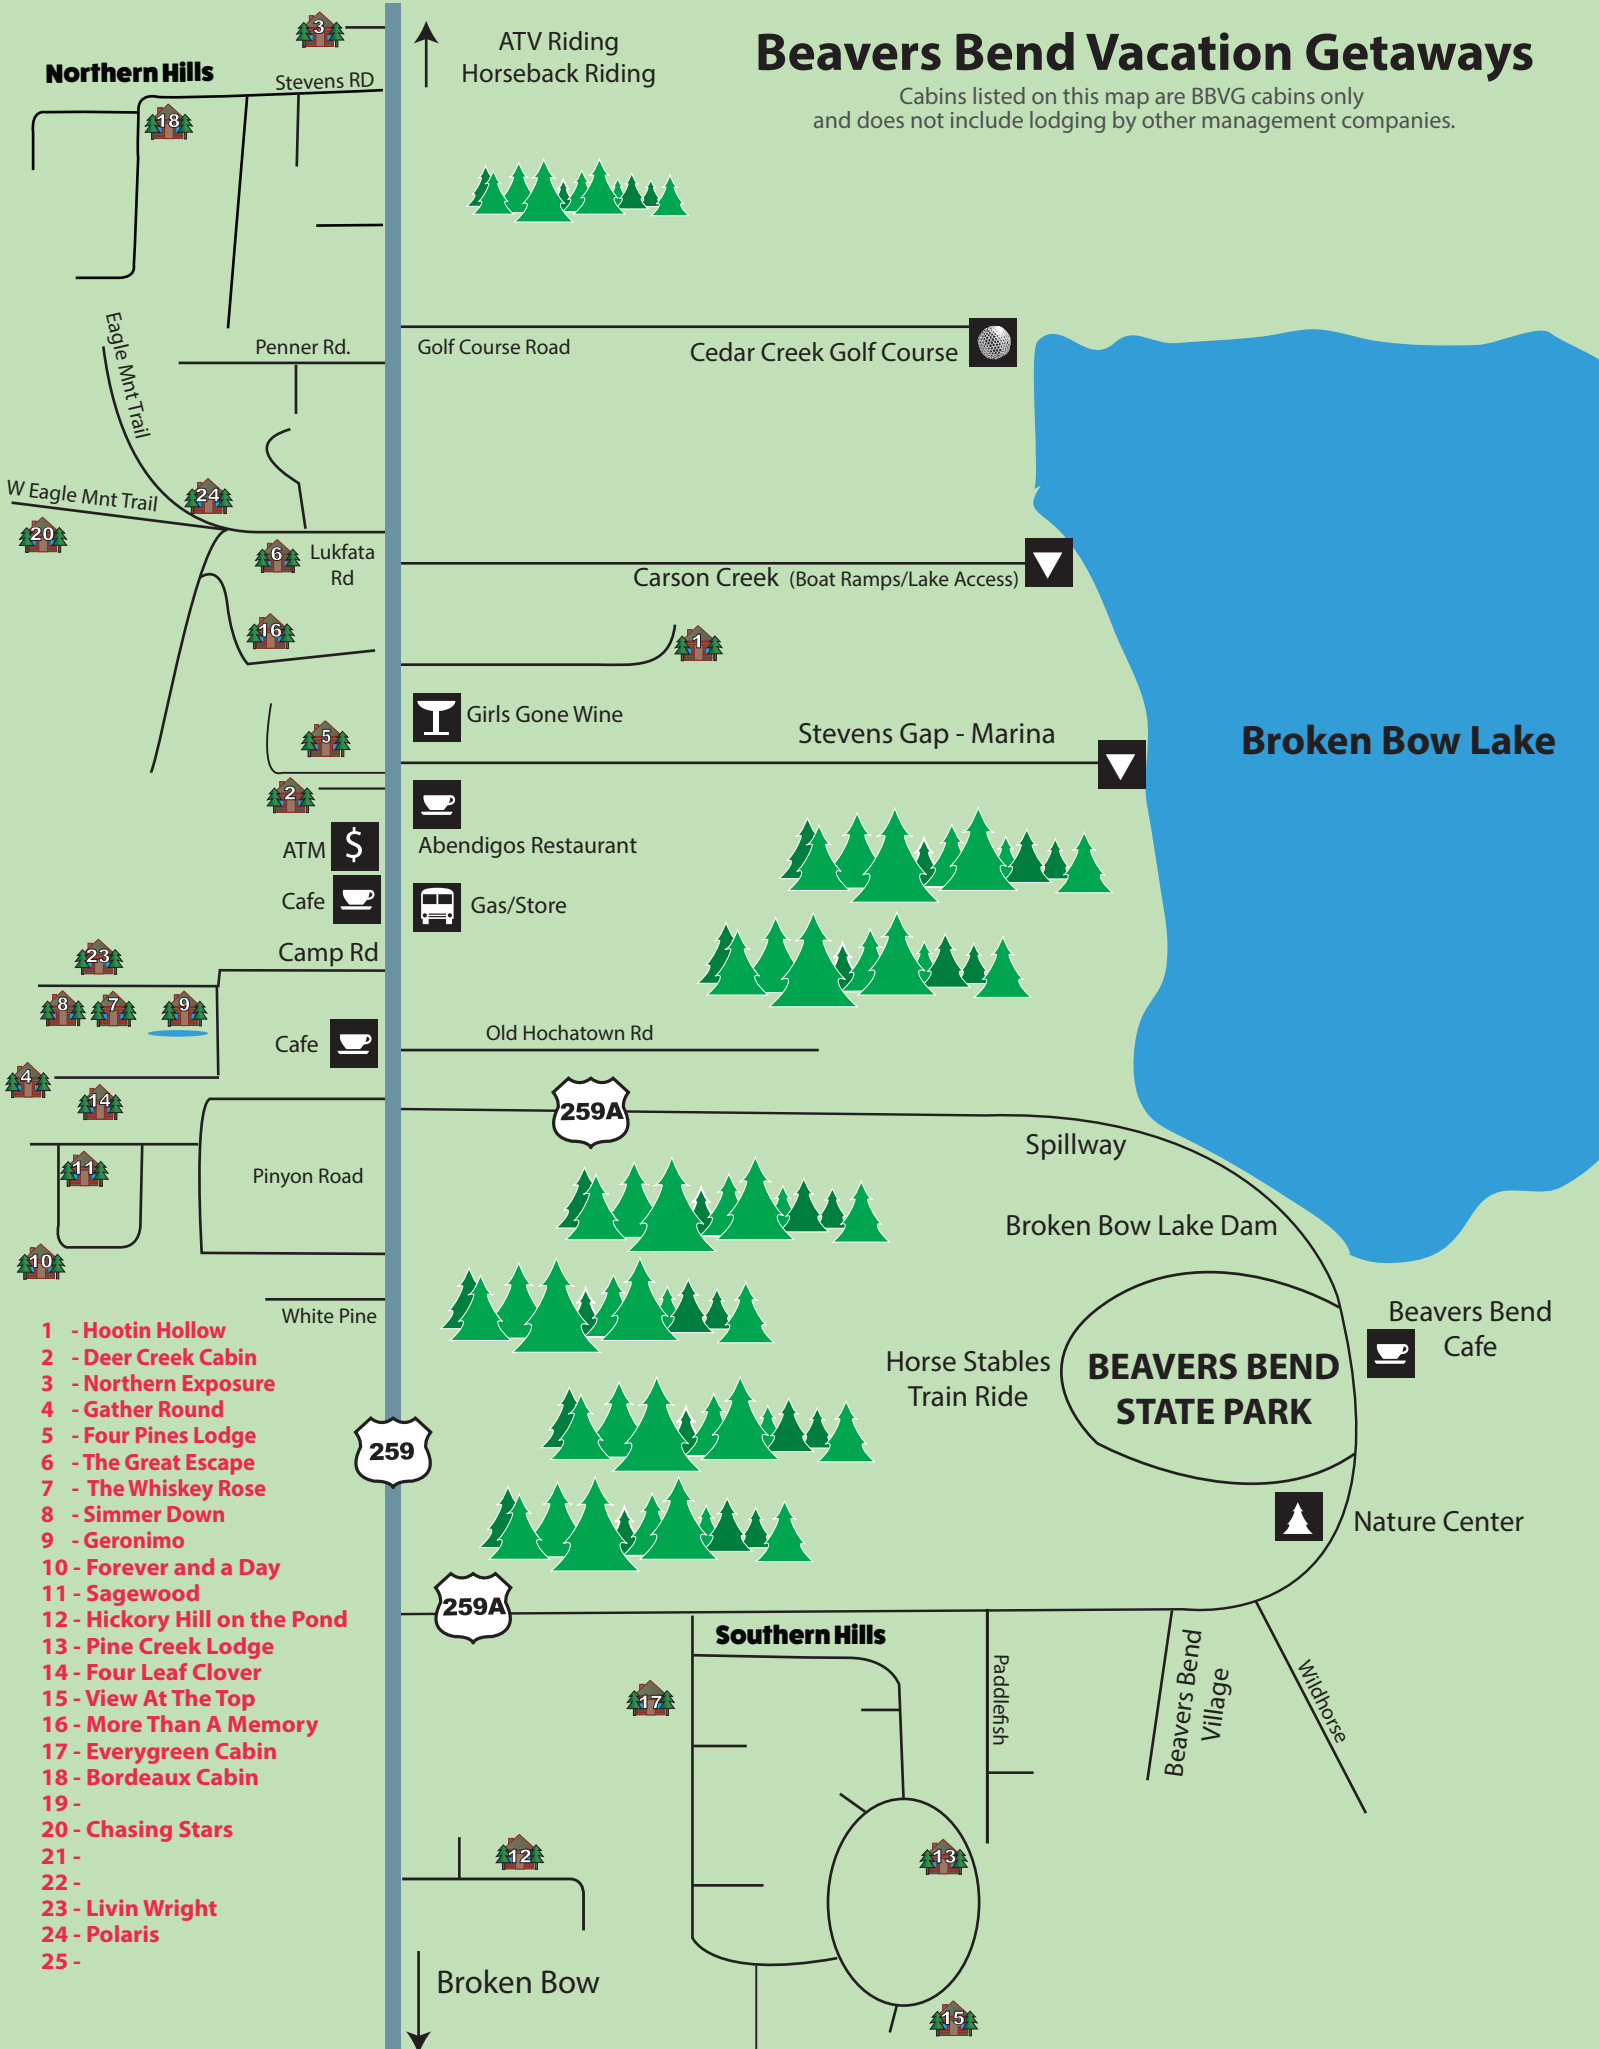

Beavers Bend Vacation Getaways

Cabins listed on this map are BBVG cabins only and does not include lodging by other management companies.

- 1 - Hootin Hollow
- 2 - Deer Creek Cabin
- 3 - Northern Exposure
- 4 - Gather Round
- 5 - Four Pines Lodge
- 6 - The Great Escape
- 7 - The Whiskey Rose
- 8 - Simmer Down
- 9 - Geronimo
- 10 - Forever and a Day
- 11 - Sagewood
- 12 - Hickory Hill on the Pond
- 13 - Pine Creek Lodge
- 14 - Four Leaf Clover
- 15 - View At The Top
- 16 - More Than A Memory
- 17 - Everygreen Cabin
- 18 - Bordeaux Cabin
- 19 -
- 20 - Chasing Stars
- 21 -
- 22 -
- 23 - Livin Wright
- 24 - Polaris
- 25 -